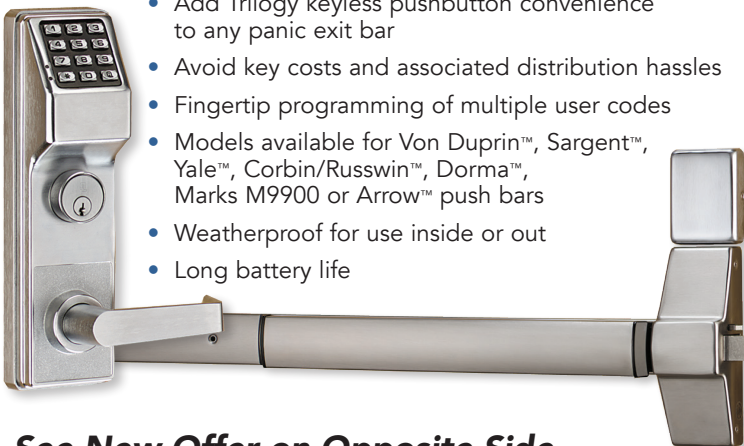

Also available with Double-sided Keypad Access on two sides of door (DL5200)

Alarm Lock Trilogy® T2 Cylindrical Lock With Lockdown via Keyfob

DL2700LD

- Ideal for School & Campus Security
- Lockdown up to four locks with remote keyfob, supplied. (up to 50/lock)
- T2 Lock on the front (shown upper right), but with bright visual lockdown indicator bar on inner door (shown at right)
- Up to 100 different user codes (3-6 digits)
- Long battery life
- Grade 1 Durability; Weather-Resistant

2" Remote Keyfob controls up to 4 locks and works up to 100' away (RR-4KEYFOB)

Alarm Lock Trilogy® T2 Series Mortise Lock

DL2700CR/DB

- Trilogy T2 Keyless Access Lock for mortise door prep
- High security mortise locking
- Fingertip access and programming flexibility
- Weatherproof for use inside or out
- 1-3/8" mortise cylinder included
- Choice of classroom or deadbolt functions & finishes
- Long battery life

Alarm Lock Trilogy® T2 Series Narrow Stile Lock

DL1200

- Add Trilogy T2 keyless PIN access anywhere there's a glass door
- Aluminum door retrofit outside trim for most Adams Rite® Series Latch Locks
- Fingertip programming of up to 100 3-5 digit user codes
- Weatherproof and long-life battery operated

Also available for panic exit doors, Narrow Stile Exit Trim (DL1200ET)

Alarm Lock Trilogy® T2 Series Exit Trim

ETDL27

- Add Trilogy keyless pushbutton convenience to any panic exit bar
- Avoid key costs and associated distribution hassles
- Fingertip programming of multiple user codes
- Models available for Von Duprin™, Sargent™, Yale™, Corbin/Ruswin™, Dorma™, Marks M9900 or Arrow™ push bars
- Weatherproof for use inside or out
- Long battery life